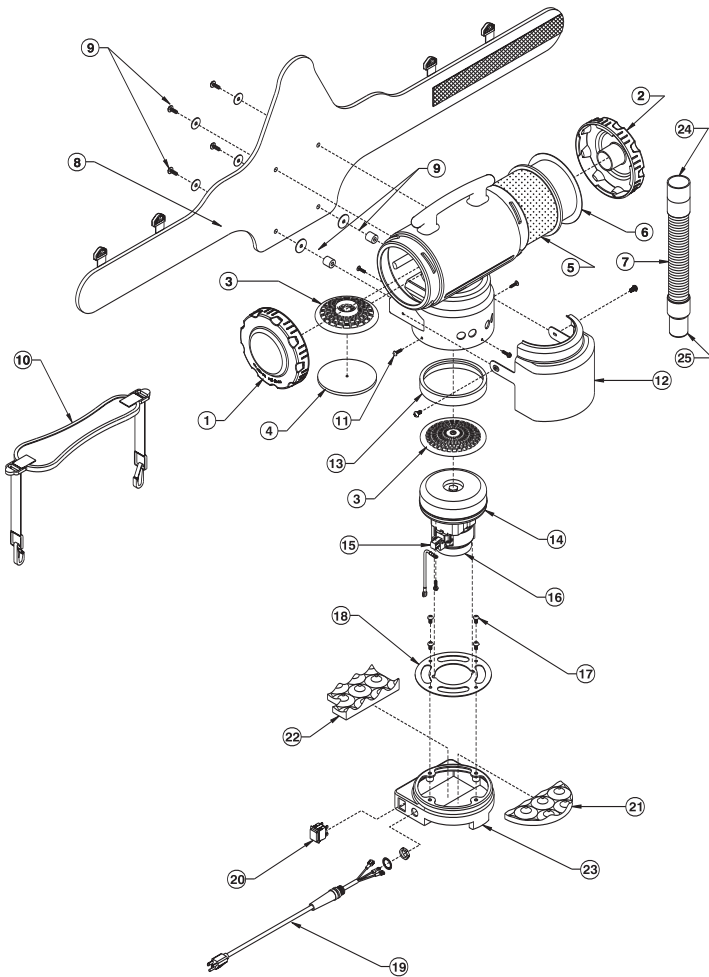

TAILVAC PARTS

No.	Product Name	Qty
1	101288 Blind Twist Cap Assembly (Grey)	1 ea.
2	101934 Twist Cap for 1 1/2" Cuff (Grey)	1 ea.
3	102784 Dome Filter w/Foam Media	1 ea.
4	101949 Foam Filter Media for Dome Filter	1 ea.
	102761 High Filtration Disc (optional)	2/pk
5	100564 Micro Cloth Filter	1 ea.
6	100431 496 Sq. In. Intercept Micro Filter	10/pk
7	101184 3-1 Stretch Hose w/Cuffs 1 1/4"	1 ea.
	101705 3-1 Stretch Hose w/Cuffs 1 1/2"	1 ea.
8	102878 Waist Belt w/Velcro	1 ea.
9	101274 Waist Belt Connection Set: 6 Screws, 6 Washers, 2 Stand-offs	1 set
10	102879 Monostrap	1 ea.
	103025 Retrofit Set: Waist Belt and Monostrap	1 set
11	101272 Step Cap Screw Kit: 4 Screws	1 set
12	101711 Shroud Retro Kit (Grey) w/2 Screws	1 ea.
13	103236 Motor Seal	1 ea.
14	101189 Motor/Fan (120V) w/Crimps (includes: #16, 18)	1 ea.
15	102988 Carbon Brush Set for TailVac Motor	1 set
16	103043 Fan and Brush Cover Kit	1 ea.
17	101271 Motor Mount Screw Kit: 6 Screws, 4 Washers	1 ea.
18	100950 Director Plate	1 ea.
19	101713 Power Cord (18" 16/3) Assembly	1 ea.
20	100743 On/Off Switch	1 ea.
21	101228 Front Sound Foam Baffle	1 ea.
22	101229 Rear Sound Foam Baffle	1 ea.
23	103262 Step Cap (Grey) (includes: #21)	1 ea.
24	101437 Replacement Fixed Hose Cuff (Black) 1 1/2" x 1 1/4"	1 ea.
	101536 Replacement Fixed Hose Cuff (Black) 1 1/2" (not shown)	1 ea.
25	101436 Replacement Swivel Cuff (Black) 1 1/4"	1 ea.
	100694 Replacement Swivel Cuff (Black) 1 1/2"	1 ea.
	101678 50' Extension Cord (Not Shown)	1 ea.