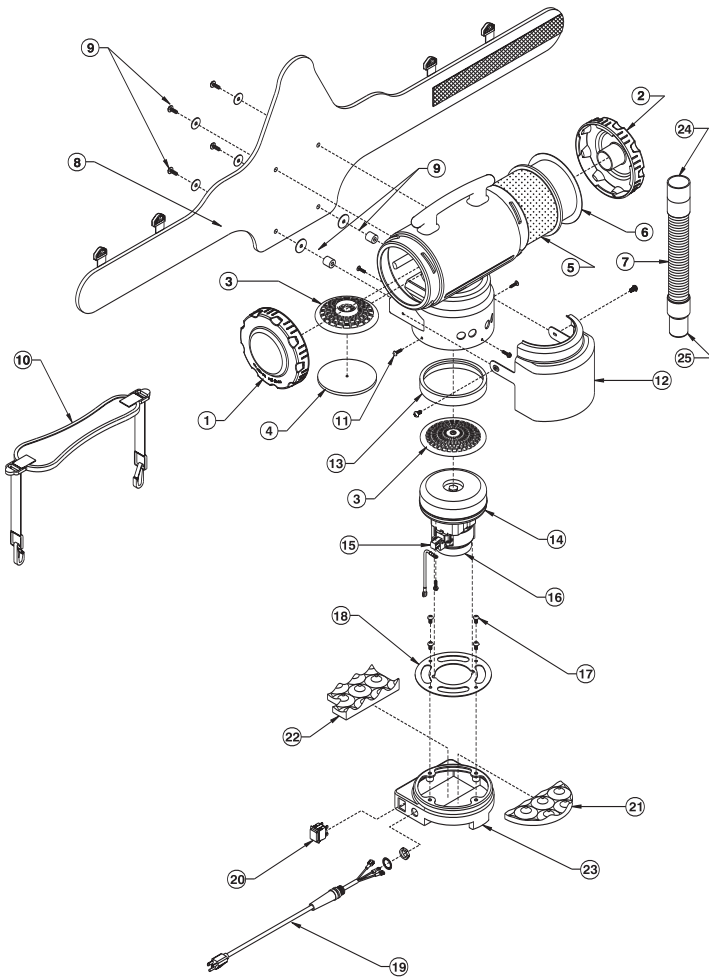

# TAILVAC PARTS

No.	Product Name	Qty
1	101288 Blind Twist Cap Assembly (Grey)	1 ea.
2	101934 Twist Cap for 1 1/2" Cuff (Grey)	1 ea.
3	102784 Dome Filter w/Foam Media	1 ea.
4	101949 Foam Filter Media for Dome Filter	1 ea.
	102761 High Filtration Disc (optional)	2/pk
5	100564 Micro Cloth Filter	1 ea.
6	100431 496 Sq. In. Intercept Micro Filter	10/pk
7	101184 3-1 Stretch Hose w/Cuffs 1 1/4"	1 ea.
	101705 3-1 Stretch Hose w/Cuffs 1 1/2"	1 ea.
8	102878 Waist Belt w/Velcro	1 ea.
9	101274 Waist Belt Connection Set: 6 Screws, 6 Washers, 2 Stand-offs	1 set
10	102879 Monostrap	1 ea.
	103025 Retrofit Set: Waist Belt and Monostrap	1 set
11	101272 Step Cap Screw Kit: 4 Screws	1 set
12	101711 Shroud Retro Kit (Grey) w/2 Screws	1 ea.
13	103236 Motor Seal	1 ea.
14	101189 Motor/Fan (120V) w/Crimps (includes: #16, 18)	1 ea.
15	102988 Carbon Brush Set for TailVac Motor	1 set
16	103043 Fan and Brush Cover Kit	1 ea.
17	101271 Motor Mount Screw Kit: 6 Screws, 4 Washers	1 ea.
18	100950 Director Plate	1 ea.
19	101713 Power Cord (18" 16/3) Assembly	1 ea.
20	100743 On/Off Switch	1 ea.
21	101228 Front Sound Foam Baffle	1 ea.
22	101229 Rear Sound Foam Baffle	1 ea.
23	103262 Step Cap (Grey) (includes: #21)	1 ea.
24	101437 Replacement Fixed Hose Cuff (Black) 1 1/2" x 1 1/4"	1 ea.
	101536 Replacement Fixed Hose Cuff (Black) 1 1/2" (not shown)	1 ea.
25	101436 Replacement Swivel Cuff (Black) 1 1/4"	1 ea.
	100694 Replacement Swivel Cuff (Black) 1 1/2"	1 ea.
	101678 50' Extension Cord (Not Shown)	1 ea.